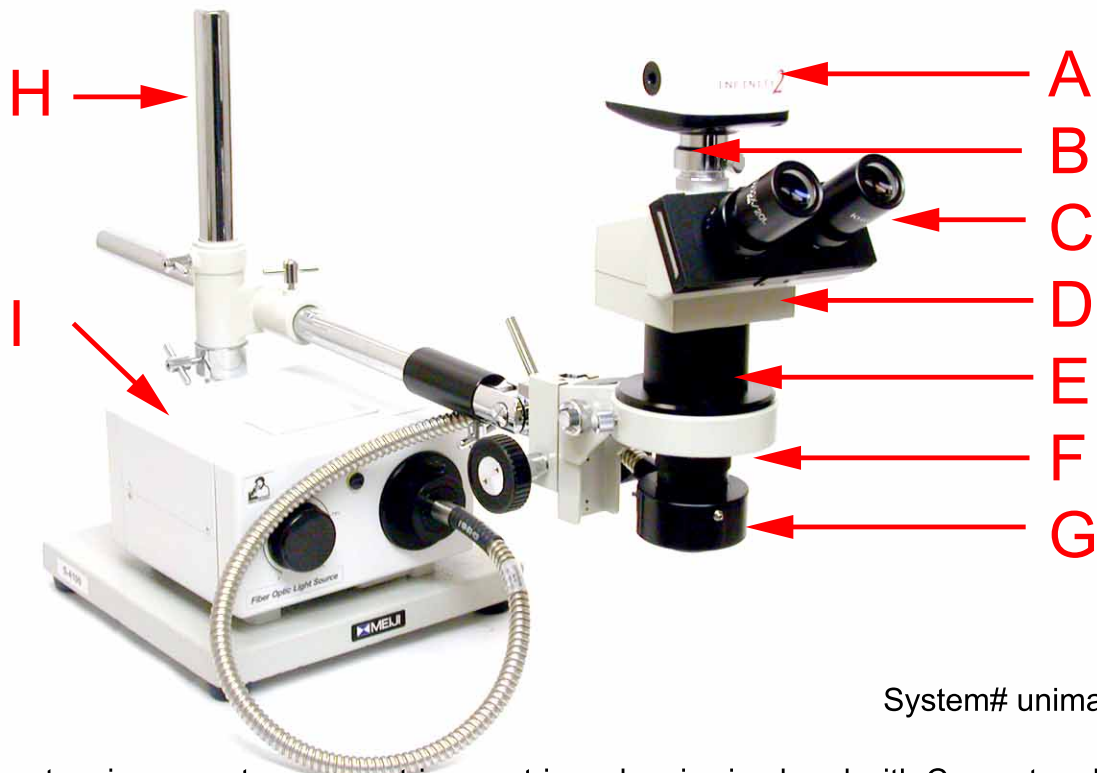

Meiji Techno Boom Mounted Optics Part Numbers & Specifications

System# unimac3

This UNIMAC system incorporates an erect-image, trinocular viewing head with Cmount and digital video camera. The mini-annular ring light provides 150 watts of bright, even lighting for any imaging tasks.

Part Numbers & Specifications

Part Numbers		Description
A	CC2100	USB2 Digital Video Camera, 1.4MP, complete with software
B	MA151/10	Cmount adapter, no lens
C	MA407	10x eyepieces, fits MA655/05 Trinocular Erect Viewing Head
D	MA655/05	Trinocular Erect Viewing Head w/ beamsplitter & de-polarizer
E	MS-4	Intermediate Tube
	MS-5	Adapter Plate
	MS-3	Zoom objective, 0.7x to 4.5x
F	FS	Inclinable, tiltable coarse focus block accepts S-4300 and S-4400 boom stands
G	FL150/65	Mini-annular ring light guide
H	S-4300	Universal Boom Stand requires FS block, vertical pole: 400mm, horizontal pole: 535mm. Base: 265mm x 265mm x 25mm
I	FT190/115	150 watt Illuminator Power Supply with variable intensity control